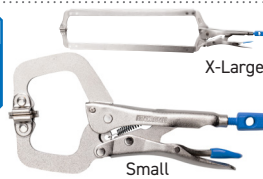

### KINCROME Long Nose Locking Pliers

150 - 230mm

- > Narrow long nose design provides a precise grip & hold on small or delicate workpieces

150mm	K40009	\$19.95
180mm	K40010	\$24.95
230mm	K40011	\$29.95

### KINCROME X-Jaw Locking Pliers

200 & 240mm

- > Exceptional versatility on both flat, round & irregular shaped work-pieces
- > X-Jaw clamps forward and up with 3x the grip of standard curved jaw pliers

### KINCROME Swivel C-Clamp Locking Pliers

180 - 630mm

- > Securely holds large, irregular, or delicate workpieces with firm, even clamping pressure
- > Flat swivel pads distribute pressure

180mm Small	K40021	\$29.95
300mm Medium	K40022	\$37.95
470mm Large	K40024	\$69.95
630mm X-Large	K40025	\$89.95
260mm Deep	K40026	\$49.95