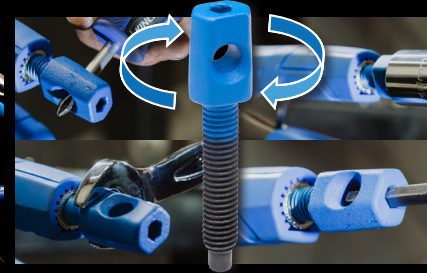

# NEW METAL LOCKING PLIERS

- > All-metal build resists chemicals & cleans easily
- > Hardened jaws for long-lasting durability
- > Chrome Moly jaws, handles & rivets for strength
- > Serrated teeth for unbeatable grip
- > Quick-release lever for fast, easy removal
- > Nickel-plated & oil-coated for corrosion resistance
- > High-carbon spring maintains strong clamping force

## 4 WAYS TO ADJUST FOR THE PERFECT JAW GRIP

**SOCKET**  
Maximum torque

**SPANNER**  
Extra leverage

**HEX**  
Precision control

**SCREWDRIVER**  
Quick & easy

**ADJUST. LOCK. GET THE JOB DONE.**

**FROM  
\$19<sup>95</sup>**  
**NEW!**

### KINCROME Curved Jaw Locking Pliers

150 - 310mm

- > Curved jaws designed to grip irregular shapes, hex bolts, rounded nuts, pipes, square tubing & more

150mm	K40002	\$19.95
200mm	K40003	\$24.95
250mm	K40004	\$29.95
310mm	K40005	\$49.95