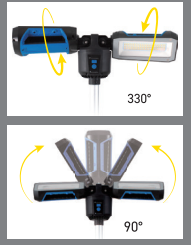

## KINCROME Tripod Area Light

**6000 Lumens**

- Dual 330° rotating & 90° pivoting heads
  - CCT - Colour Change Technology
  - Rechargeable with battery level indicator
  - Extendable from 1200 - 2240mm
  - Quick 5 second set-up & pack down
- K10339**