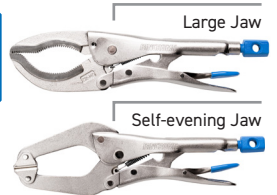

KINCROME Specialty Locking Pliers

240 - 300mm

- > **Large Jaw:** Grip large, irregular items like pipes, nuts & bolts.
- > **V-Jaw:** Grip both round & flat materials.
- > **Self-evening:** Grip uneven or non-parallel surfaces

290mm Large Jaw	K40034	$39.95
240mm V-Jaw	K40035	$29.95
300mm Self-Evening Jaw	K40038	$39.95

**$34⁹⁵
EACH**
NEW!